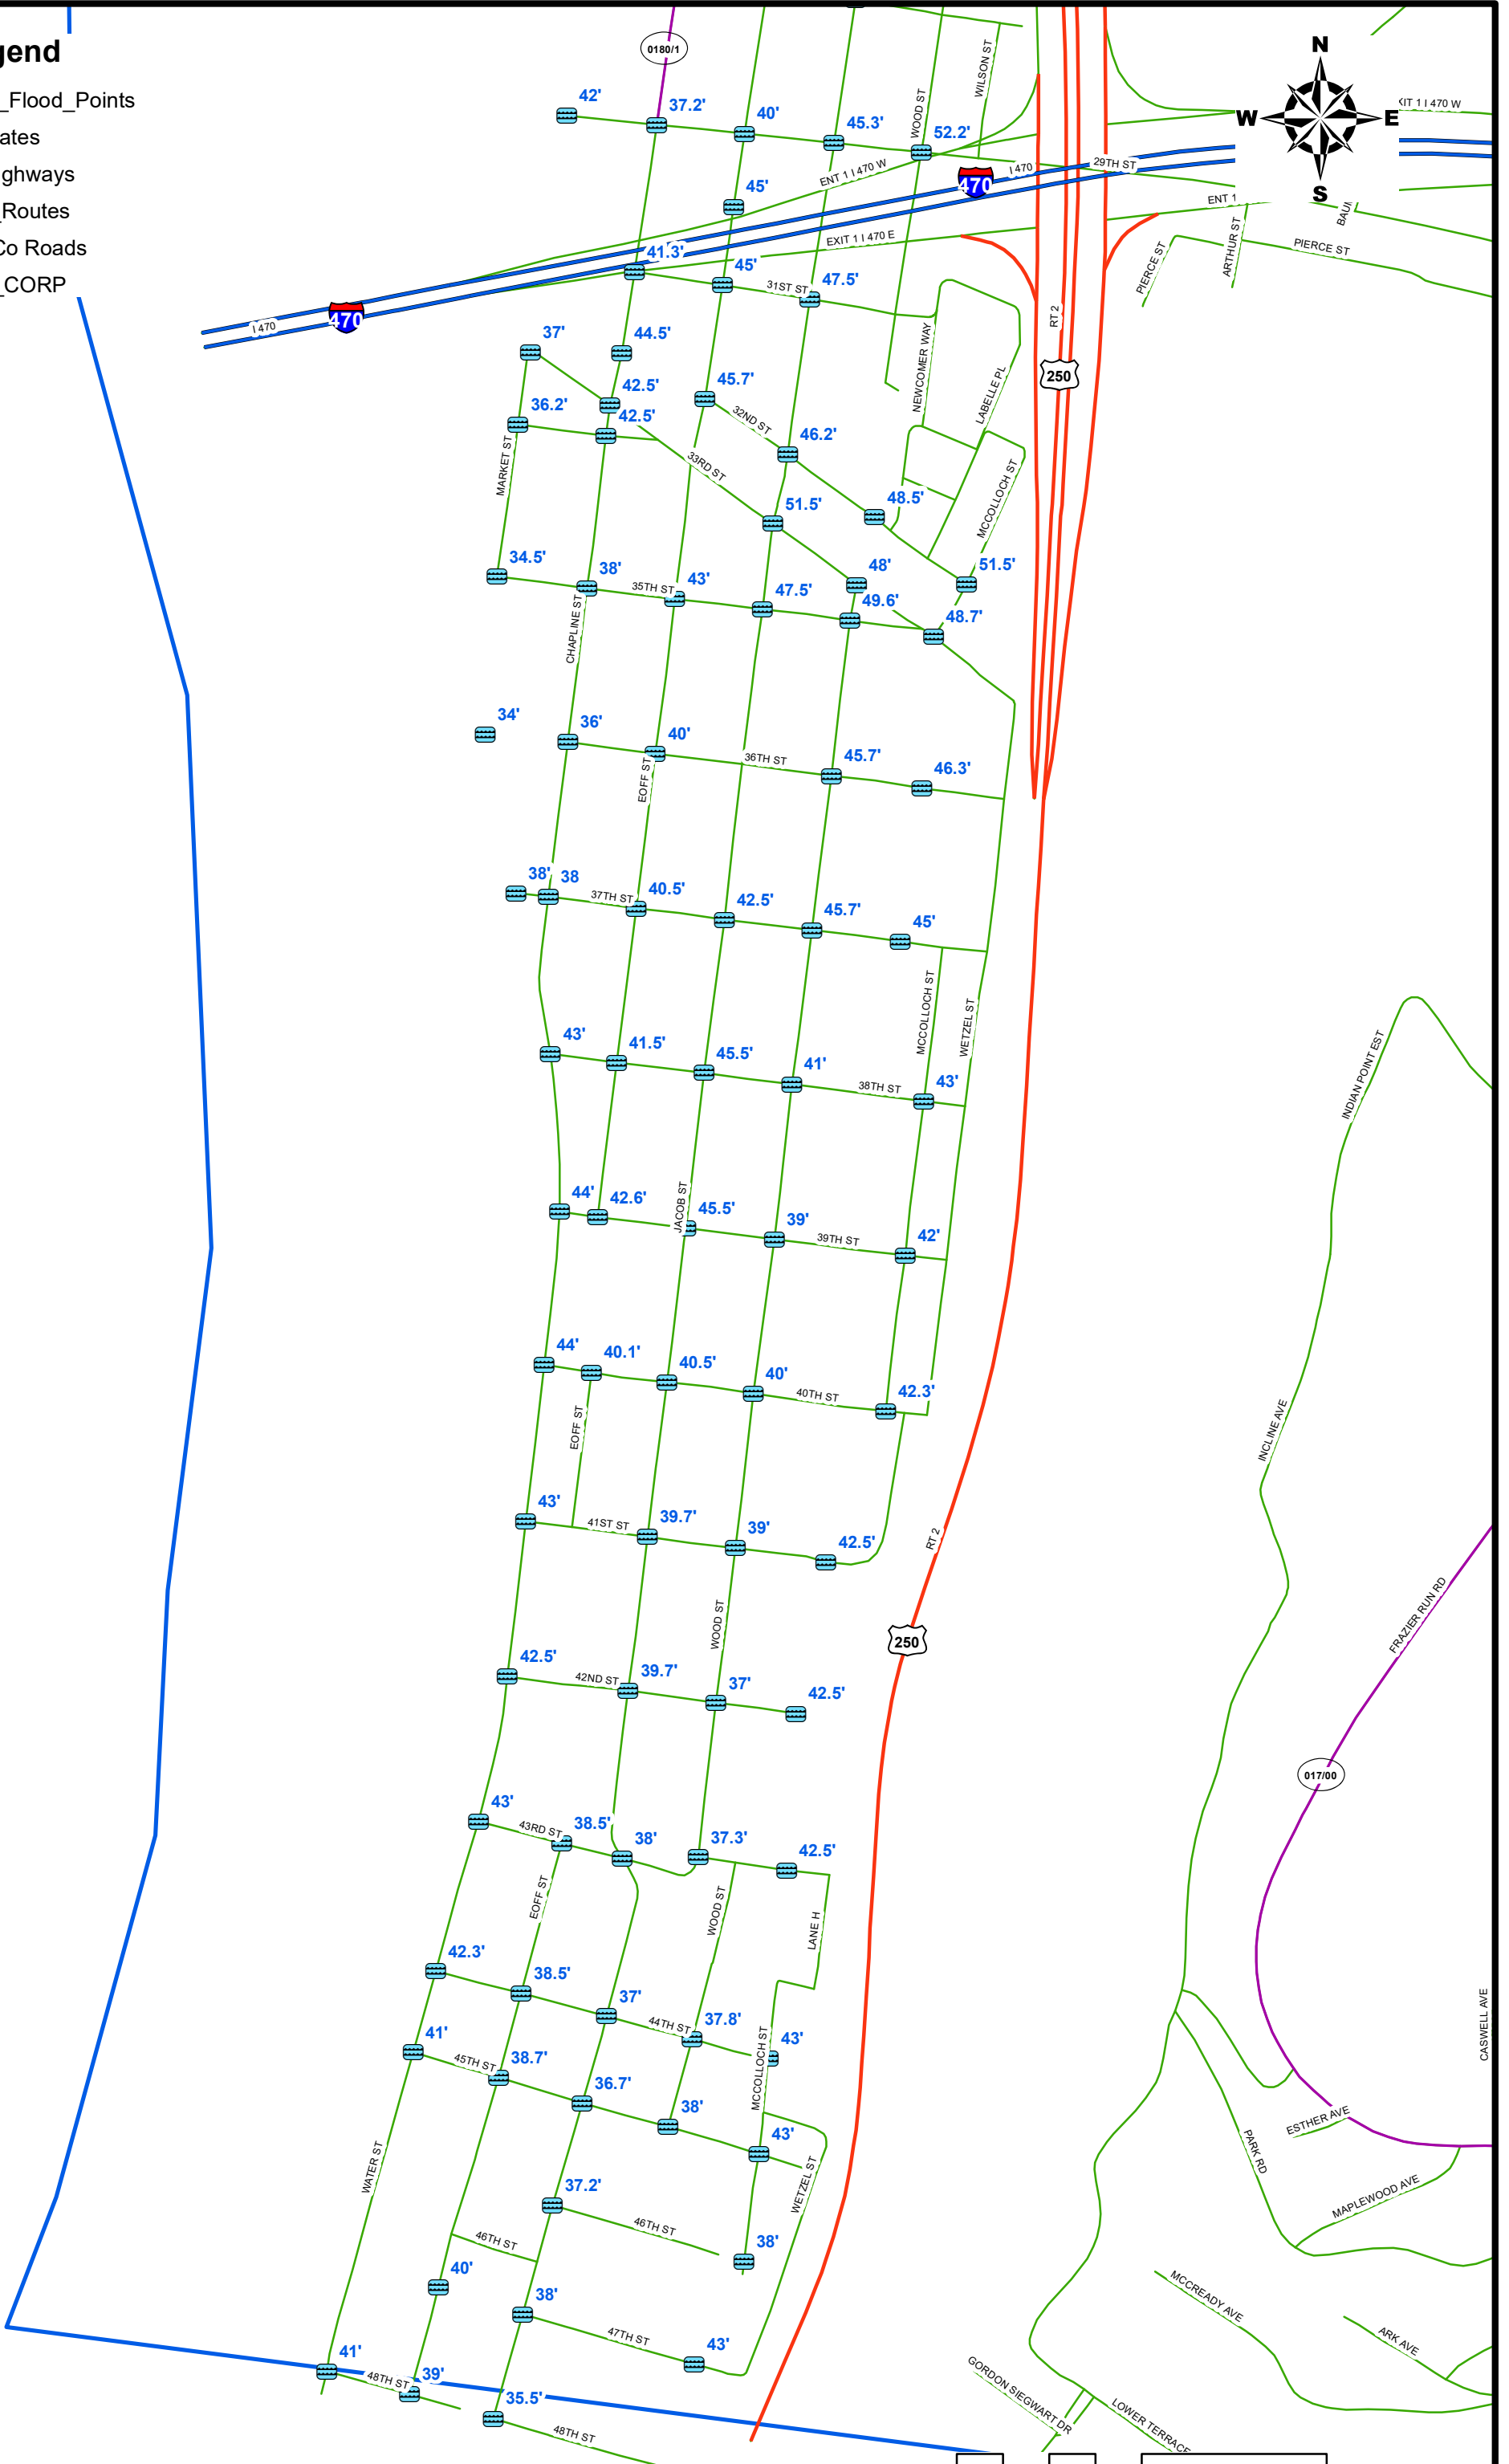

# Legend

- Island\_Flood\_Points
- Interstates
- US\_Highways
- State\_Routes
- Ohio Co Roads
- WHG\_CORP

0 275 550 1,100 Feet